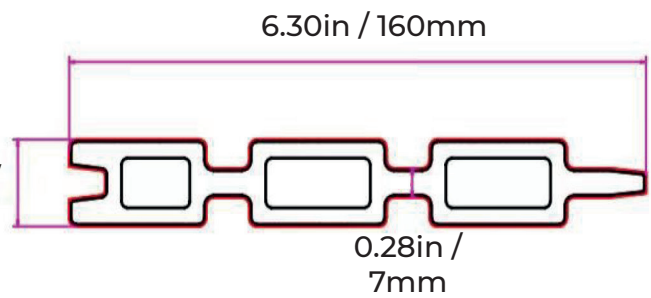

PRODUCTDRAWINGS

Anti-slip

Water proof

No Painting

Easy cleaning

FSC

Eco-friendly

Insect prevention

Anti-mildew

UV resistance

Anti-freezing

COLORS

Black

White

IPE

Smoke Grey