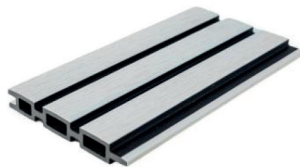

### COLORS

**Black**

**White**

**IPE**

**Smoke Grey**

# ACCESSORIES

One set fence (70.87x70.87in / 1800x1800mm) accessory include:

Installation View	Description	Unit
	1. Top rail (70.87x0.94x0.98in / 1800x24x25mm) 	1PCS
	2. Alum Top Cap + ABC Bottom Cap 	1SET
	3. Alum post (72.83x2.76x2.76in / 1850x70x70mm) 	1PCS
	4. Alum post side slip (72.83in / 1850mm) 	1PCS
	6. Corner bracket & Screw 	1SET
	7. Bottom rail (70.87x0.846x0.996in / 1800x21.5x25.3mm) 	1PCS
	8. Base (13.78in / 35cm) 	1PCS
	9. Expansion screws	4PCS
	10. Post screws	13PCS