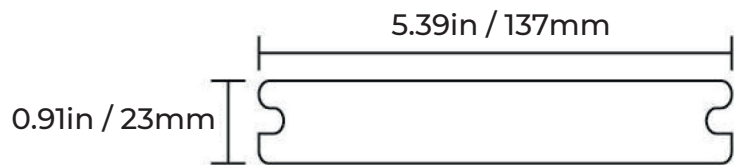

WPC CO-EXTRUSIO DECKING

SIZE: 5.39x0.91in / 137x23mm

LENGTH: 9.51x11.81ft / 2.9x3.6m. Custom lengths are also available

PRODUCT PICTURE

PRODUCT DRAWINGS

Anti-slip

Water proof

No Painting